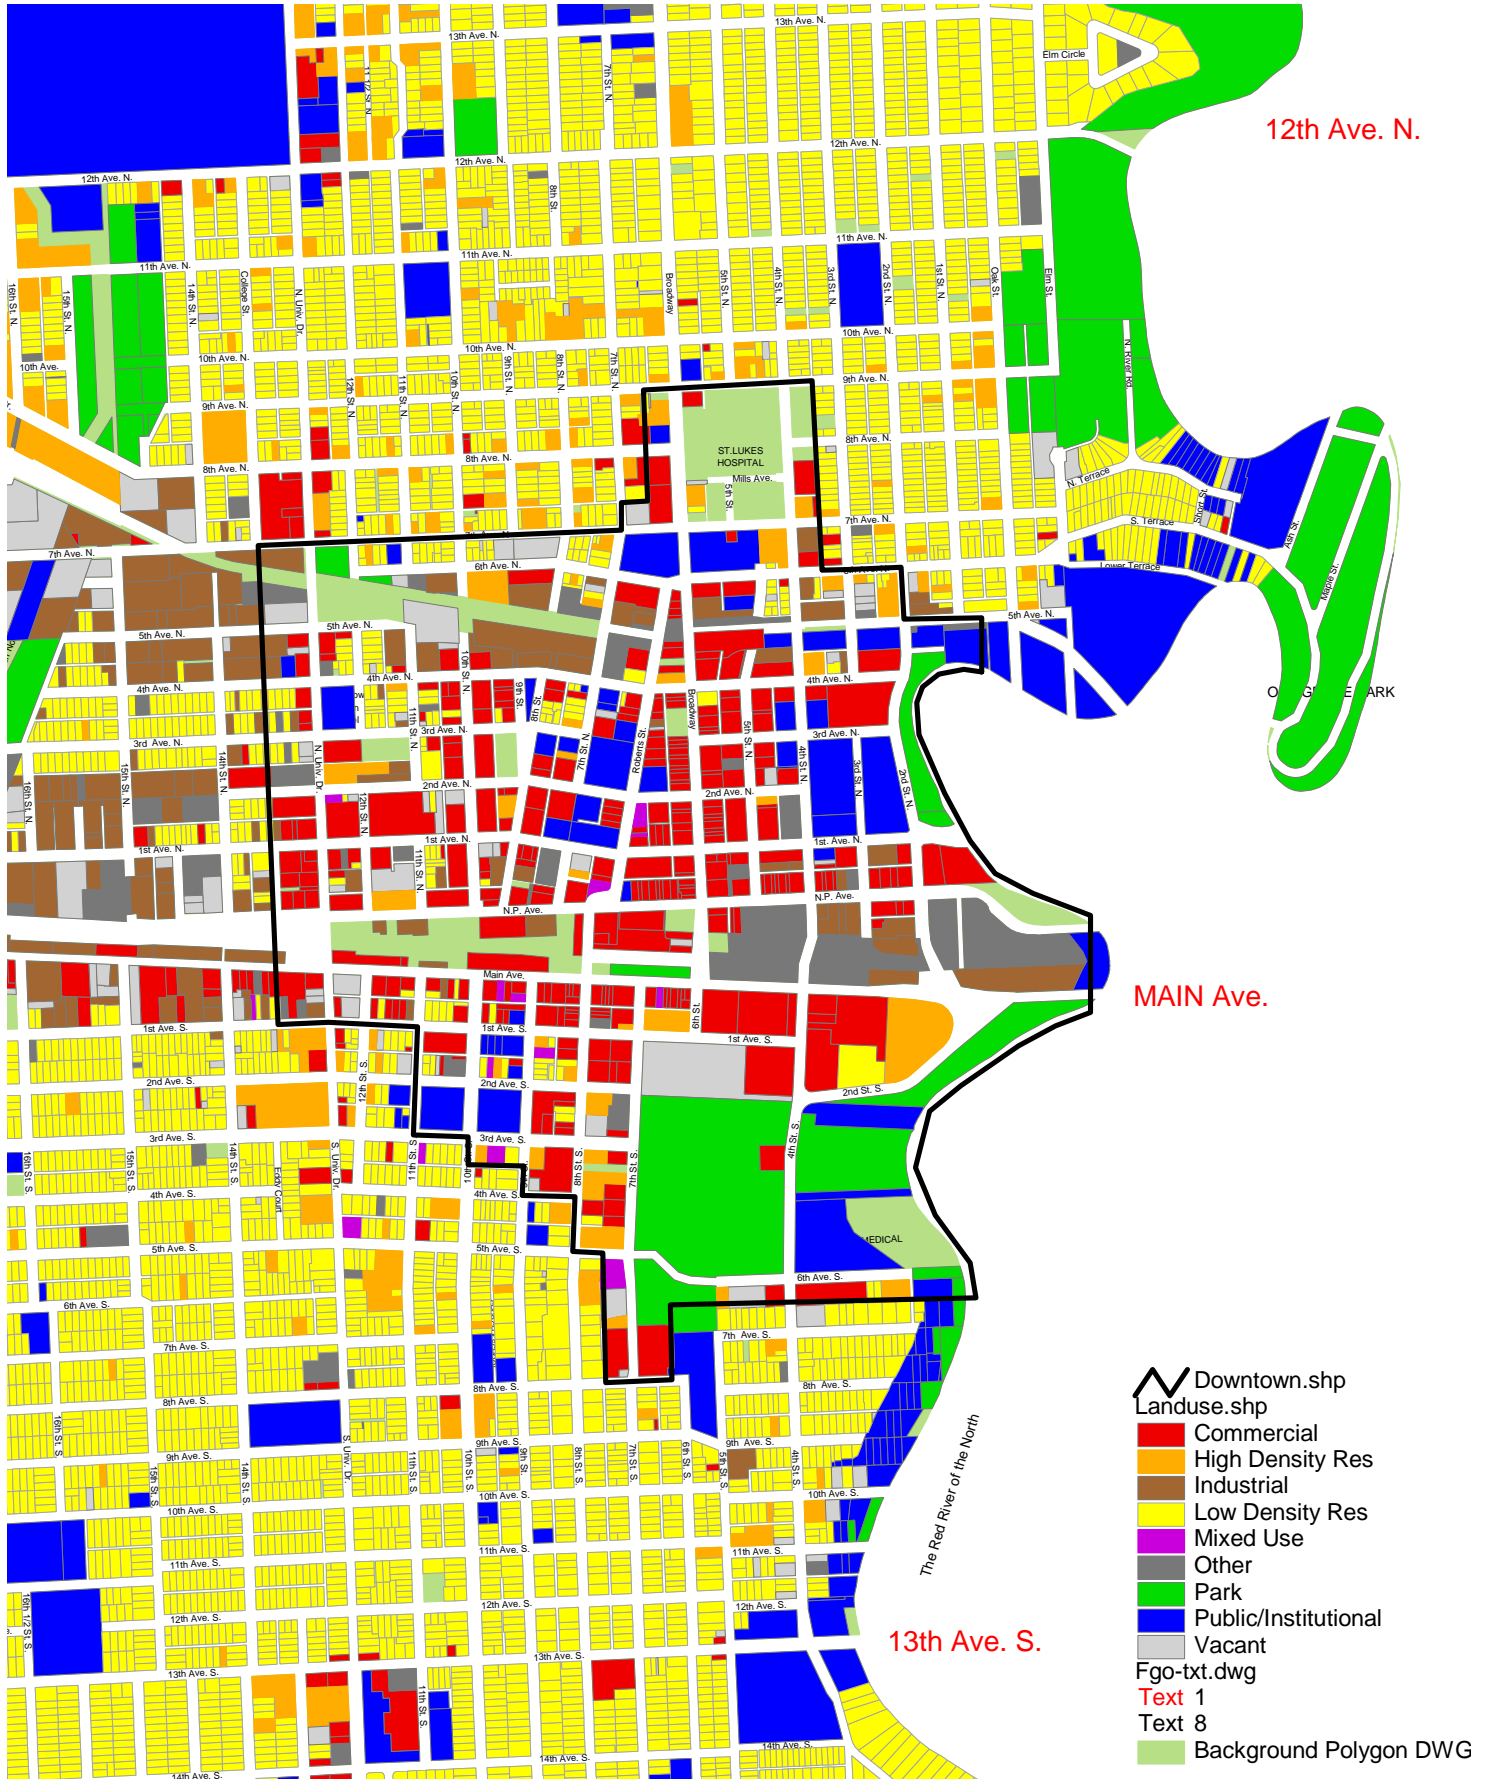

Land Use - Downtown Fargo

Data from Assessors records, March 2000